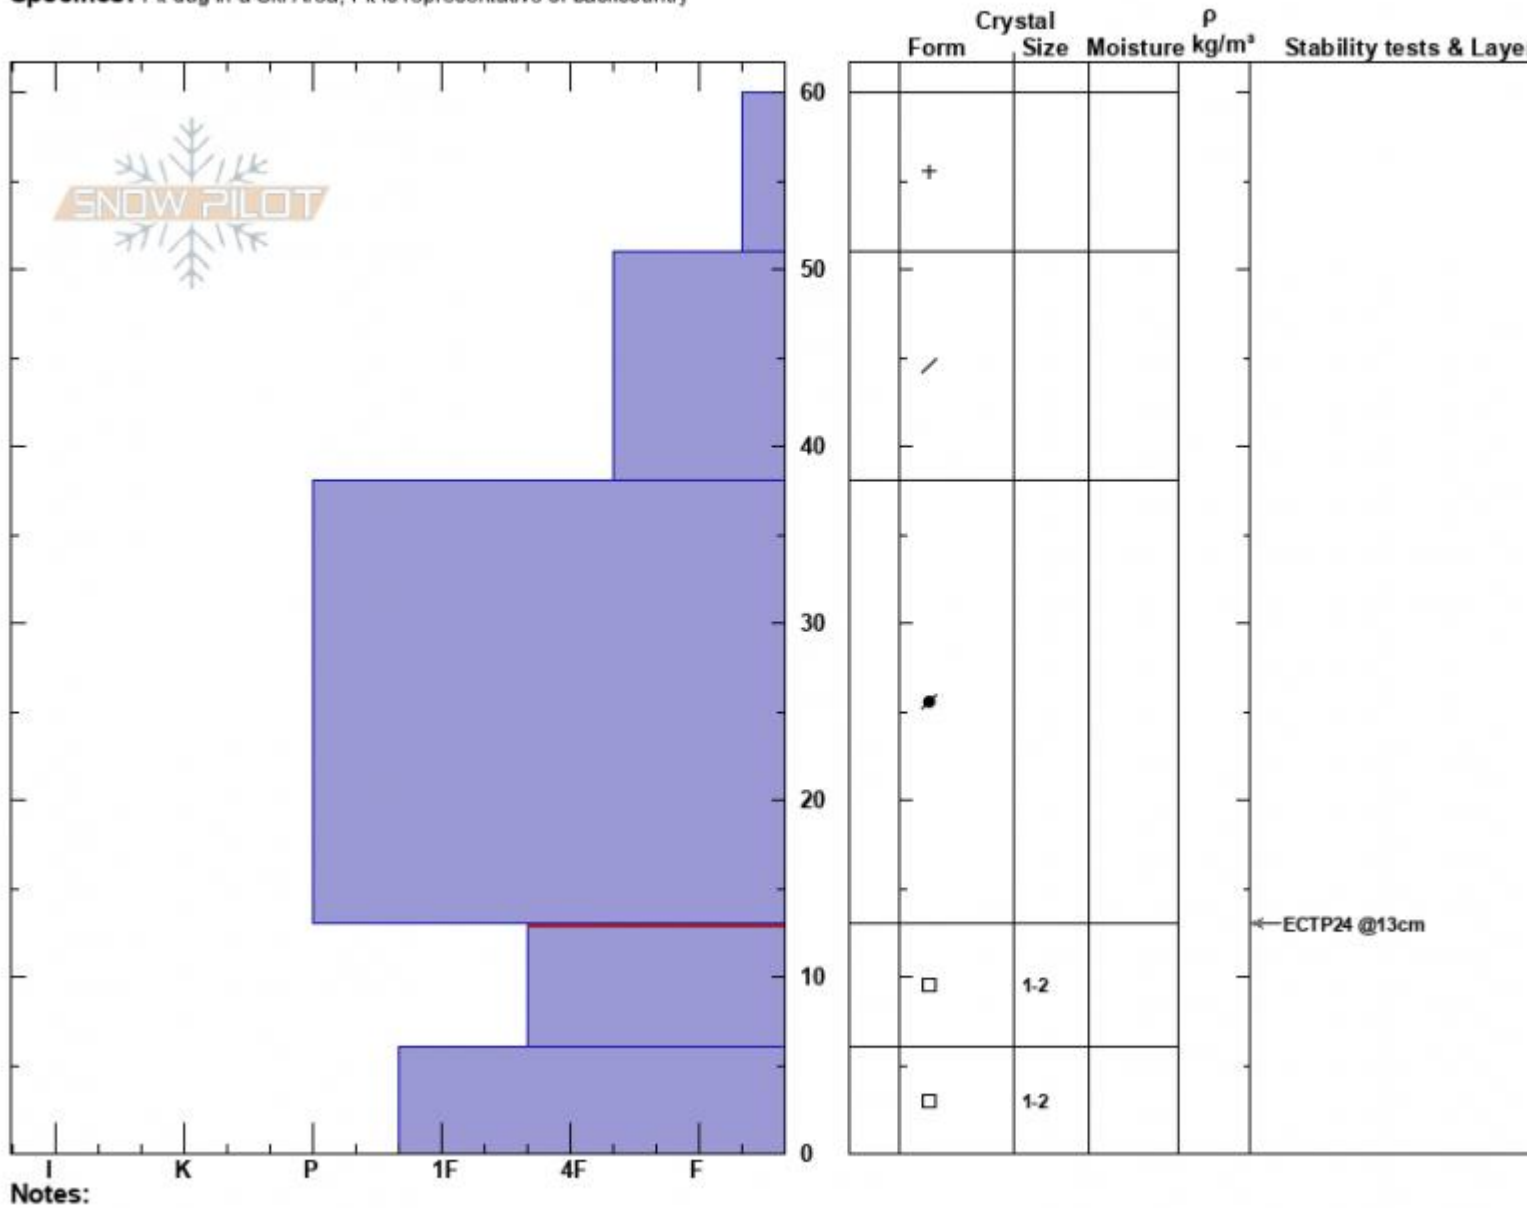

Boundary Chute
 Bridger Range
 MT
 Elevation: 7870 ft
 Aspect: 135°
 Specifics: Pit dug in a Ski Area; Pit is representative of backcountry

Dave Zinn
 11/15/2022 - 11:00am
 Co-ord: 45.80508N, -110.92738W
 Slope Angle: 26°
 Wind Loading: previous

Stability: Good
 Air Temperature:
 Sky Cover: SCT
 Precipitation: NO
 Wind: N Light Breeze

HS:60
 PF:20
 Layer Notes: 13-6cm: Problematic layer

Advisory Region
 Bridger Range
 Longitude
 -110.92W
 Latitude
 45.82N
 Bridger Range, 2022-11-15